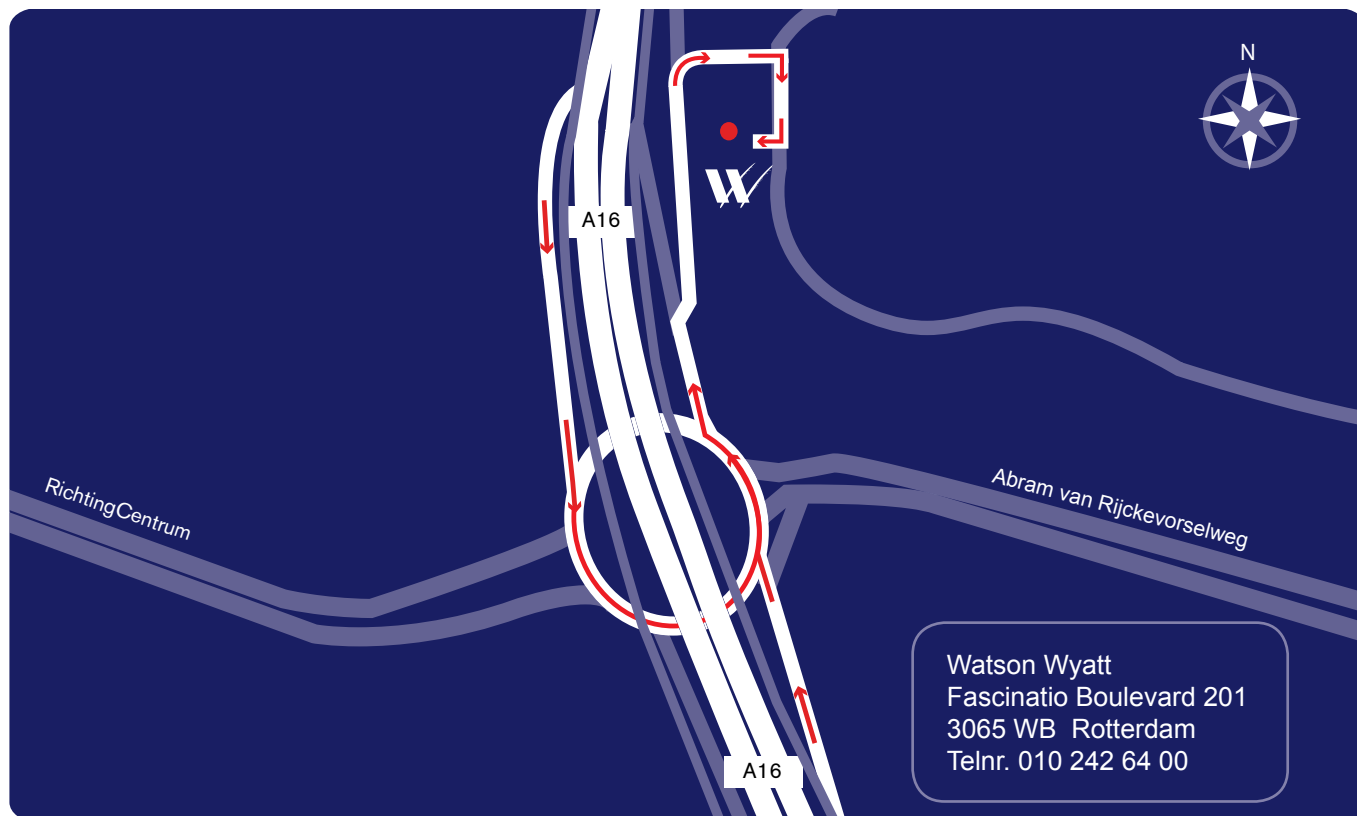

Directions Watson Wyatt Rotterdam

Car

Coming from Den Haag, Amsterdam and Utrecht

- From all directions take byway Ring Rotterdam-Oost to the A16, take directions Centrum/Capelle aan den IJssel, (exit 25, pay attention: exits descend!)
- At the end of the exit hold on to the left, direction Capelle aan den IJssel
- Drive the roundabout completely around, direction Den Haag/Utrecht/A16
- At the end hold on to the right, direction Brainpark III. Take the exit right Brainpark III
- At the end of the exit, go to the right, Fascinatio Boulevard
- The Watson Wyatt office is on your right (1st building)

Coming from Zierikzee/Dordrecht/Breda

- Near Ridderkerk follow Centrum/Capelle aan den IJssel
- After the Van Brienoordbrug (bridge) take exit Centrum/Capelle aan den IJssel
- At the roundabout drive forward, direction Brainpark III. Take the exit right
- Brainpark III
- At the end of the exit, go to the right, Fascinatio Boulevard
- The Watson Wyatt office is on your right (1st building)

Public transport

Coming from Centraal Station Rotterdam and Station Rotterdam-Alexander

- The Watson Wyatt Rotterdam office can be reached by metro from Centraal Station Rotterdam and Station Rotterdam Alexander
- Take the metro at Centraal Station in the direction of Zuidplein/Spijkenisse (Erasmuslijn).
- Get off at station Beurs and take the metro in the direction of Ommoord/Zevenkamp/Nesseland/Capelle
- Get off at station Kralingse Zoom
- Leave the station Kralingse Zoom, turn left, under the highway and follow the road until you reach Fascinatio Boulevard. Turn right and follow the way until you can see our building on your right.
- From Station Rotterdam-Alexander take the metro in the direction of Spijkenisse/Schiedam Centrum (Calandlijn).
- Get off at station Kralingse Zoom
- Leave the station Kralingse Zoom, turn left, under the highway and follow the road until you reach Fascinatio Boulevard. Turn right and follow the way until you can see our building on your right.