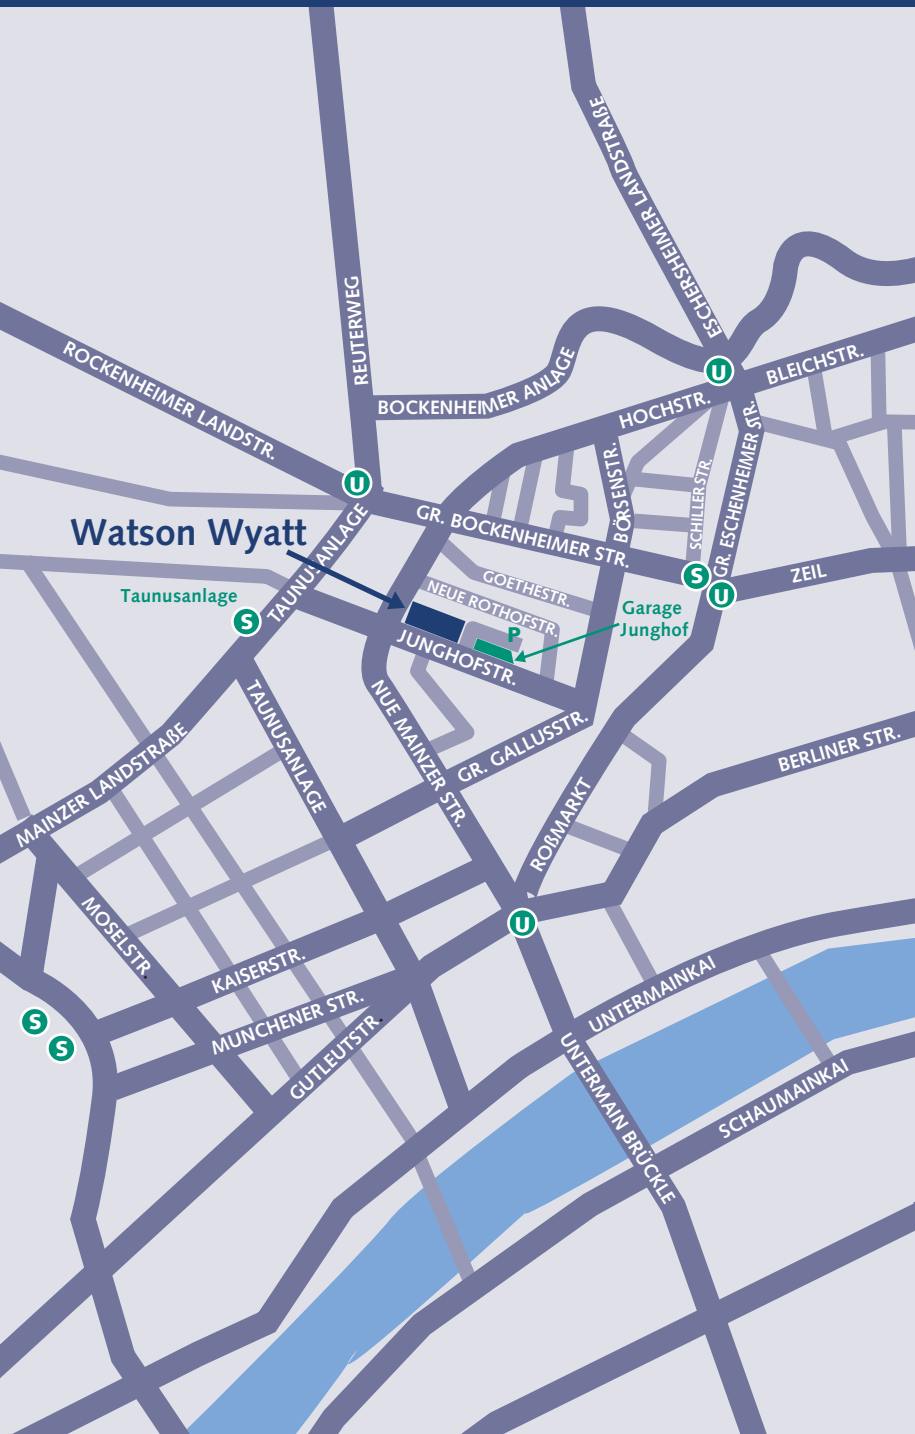

## By road

You reach Frankfurt from the West via A66, from the North and South via A5 and from the East via A3. Always follow the signs 'Messe/Innenstadt/Hauptbahnhof'. As soon as you reach the 'Mainzer Landstraße' drive in a northward direction following the sign 'Alte Oper'. When you arrive at the 'Taunusanlage' turn right into 'Junghofstraße' where you will find the entrance to the underground car park 'Junghof'.

## By rapid train from the airport

Take the S8 or S9 to city centre. The office in the Junghofstraße 24 is within three minutes walking distance from the Taunusanlage station.

## By rapid train from the central station

You can take every rapid train to the city centre. The office in the Junghofstraße 24 is within three minutes walking distance from the Taunusanlage station.