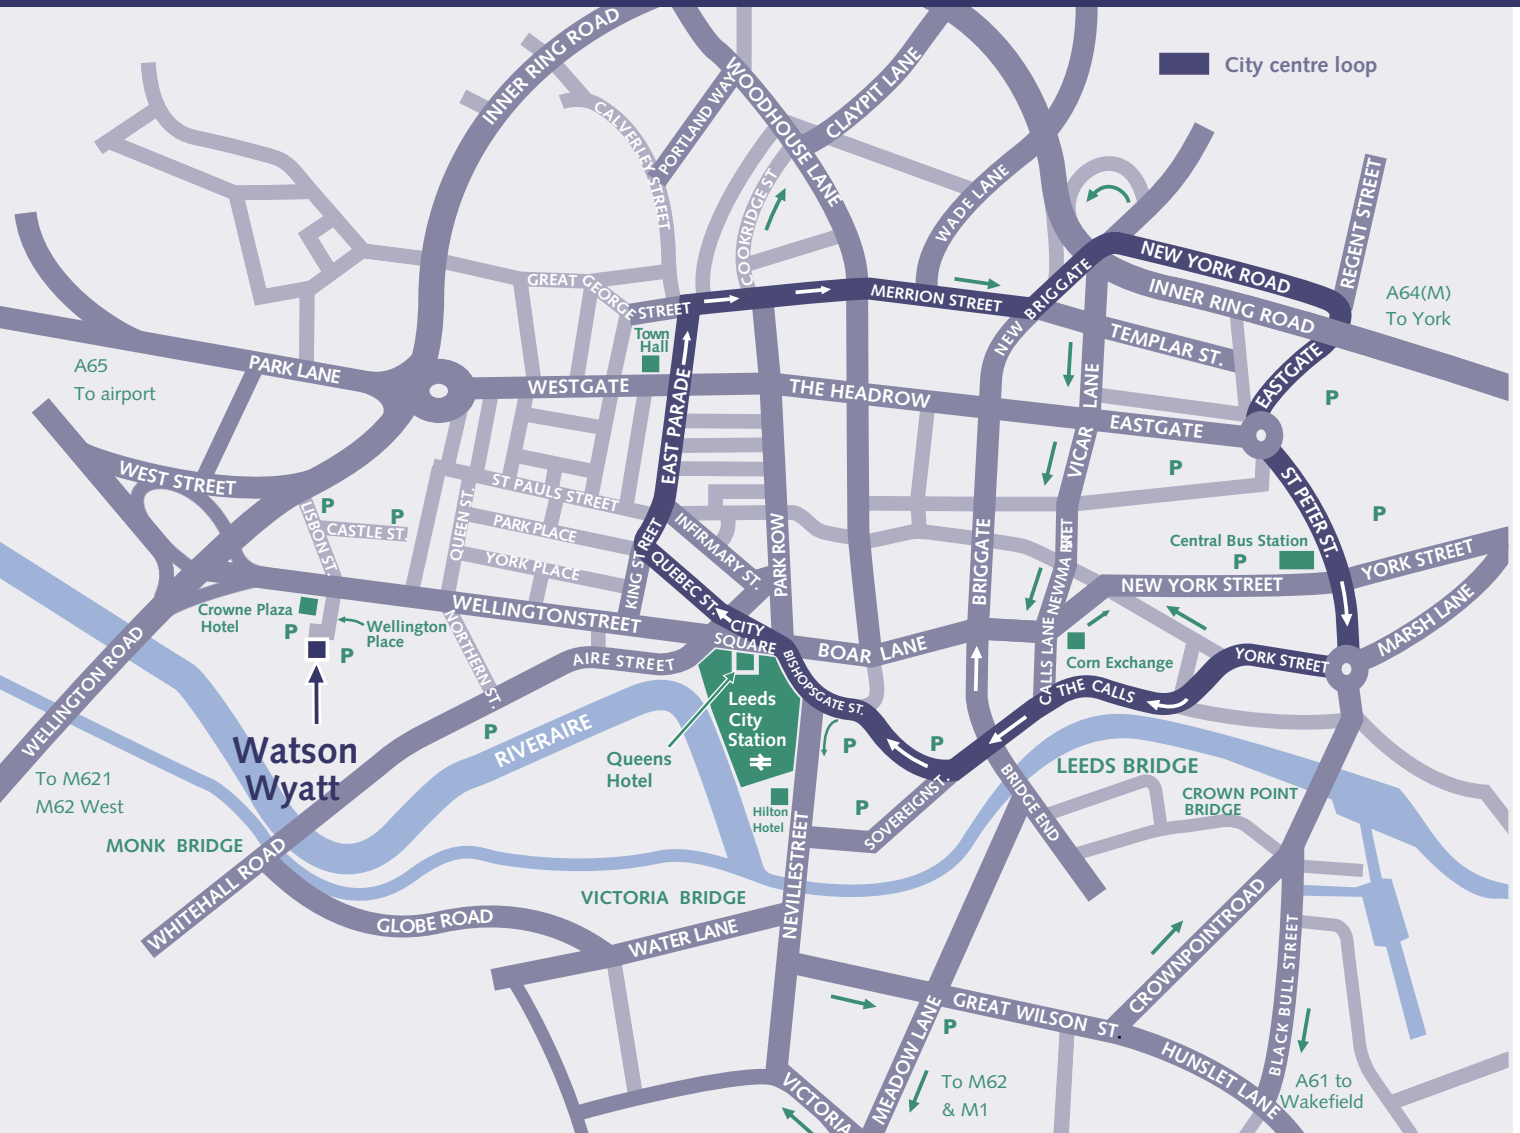

## By road

Leeds is well served by a good road network. The main routes into the city are West - M62, M621, A65, East - A64, South - M1 and A61.

## Visitor parking

Parking is available behind the office. Turn right at the mini roundabout at the front of the building take the first left and then left again into the car park. Watson Wyatt spaces are on the left hand side adjacent to the building. Please park in the space which has been allocated to you.

## Walking from Leeds city railway station

Watson Wyatt Leeds office is a ten minute walk from Leeds City Station. On leaving the ticket barrier, bear left past the ticket sales office and take the street exit to the right of JD Wetherspoon's. Turn left on to Wellington Street and carry on for 500 metres.

1 Wellington Place is to your left hand side at the traffic lights just before the Crowne Plaza Hotel.