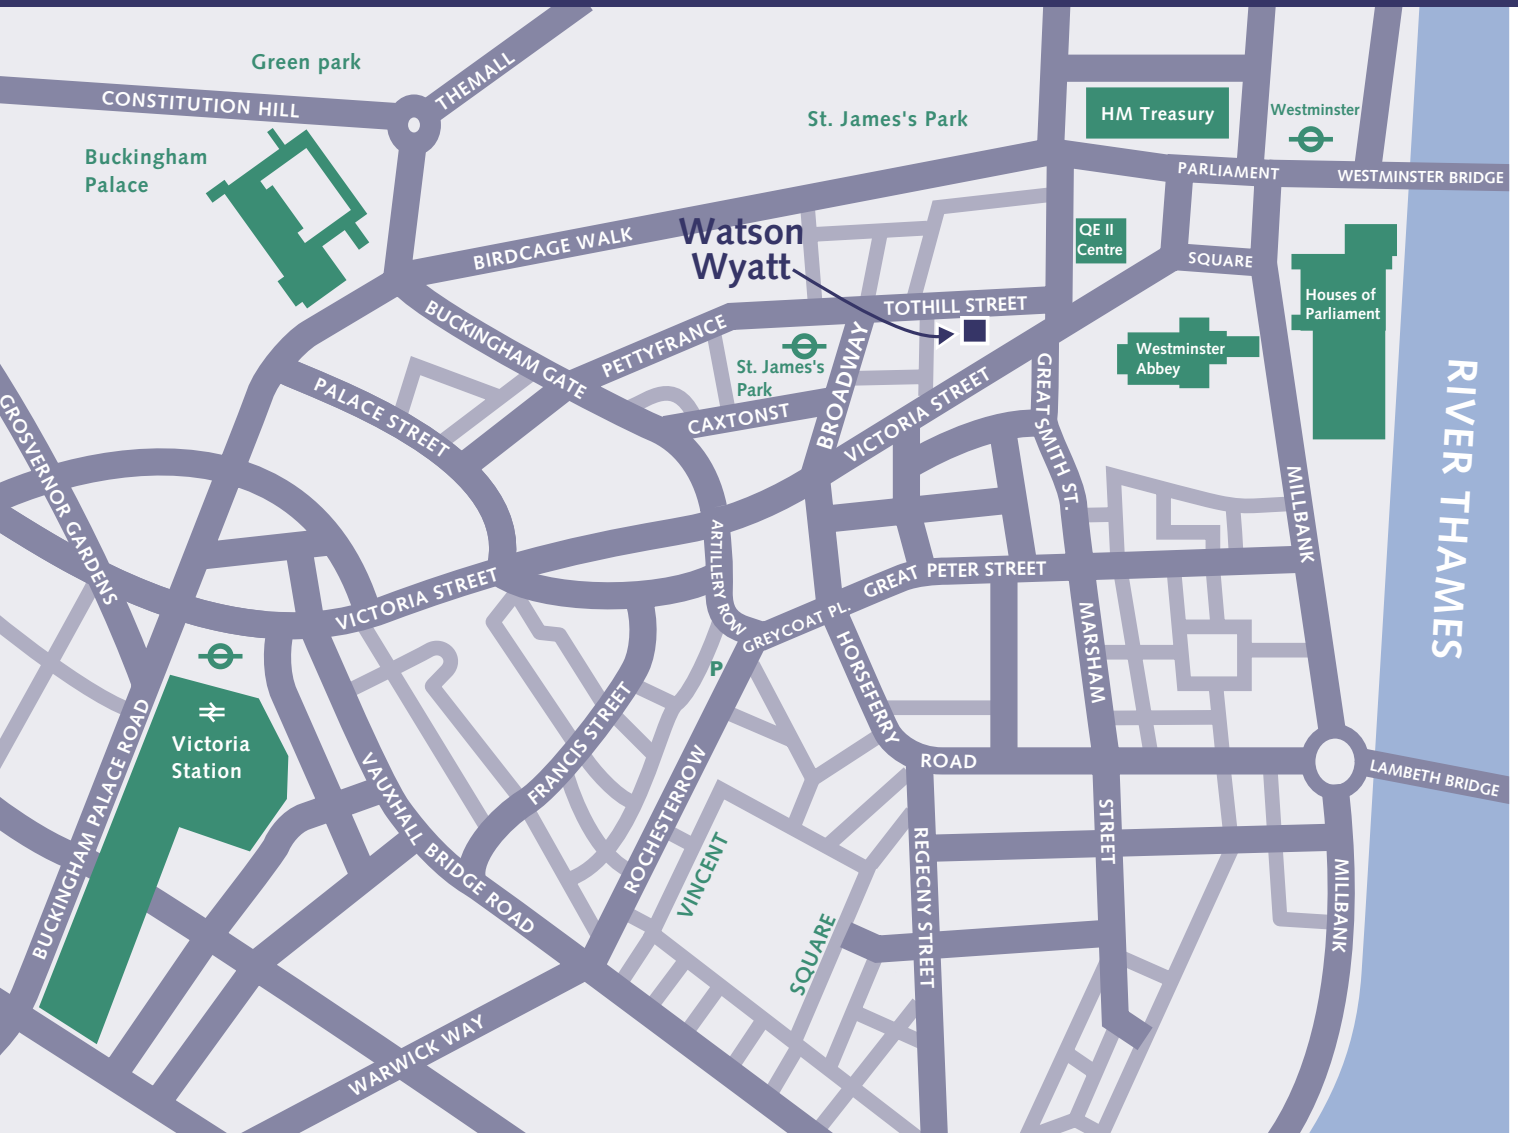

Watson Wyatt London

Watson Wyatt Limited
21 Tothill Street
Westminster
SW1H 9LL

Telephone: +44 (0) 20 7222 8033
Fax: +44 (0) 20 7222 9182
www.watsonwyatt.com

By road

We would advise against driving to Tothill Street as parking in the area is not easy. There is a limited number of meters in Tothill Street itself, and an NCP car park in Rochester Row (five minutes' walk).

By rail

Nearest train station is Victoria from where you can take a taxi (about five minutes) or one stop on the underground to St. James's Park (east bound District and Circle Line.) Alternatively, the office is only a five minute taxi ride from Waterloo Station.

By underground

Nearest underground is St. James's Park (District and Circle Line). Take the Park and Broadway exit. Walk through the small arcade of shops. You should exit by a zebra crossing. Cross over the street here and you will be on Tothill Street. Watson Wyatt is about one minute up on the right. The office is also only a five minute walk from Westminster Station (Jubilee line).